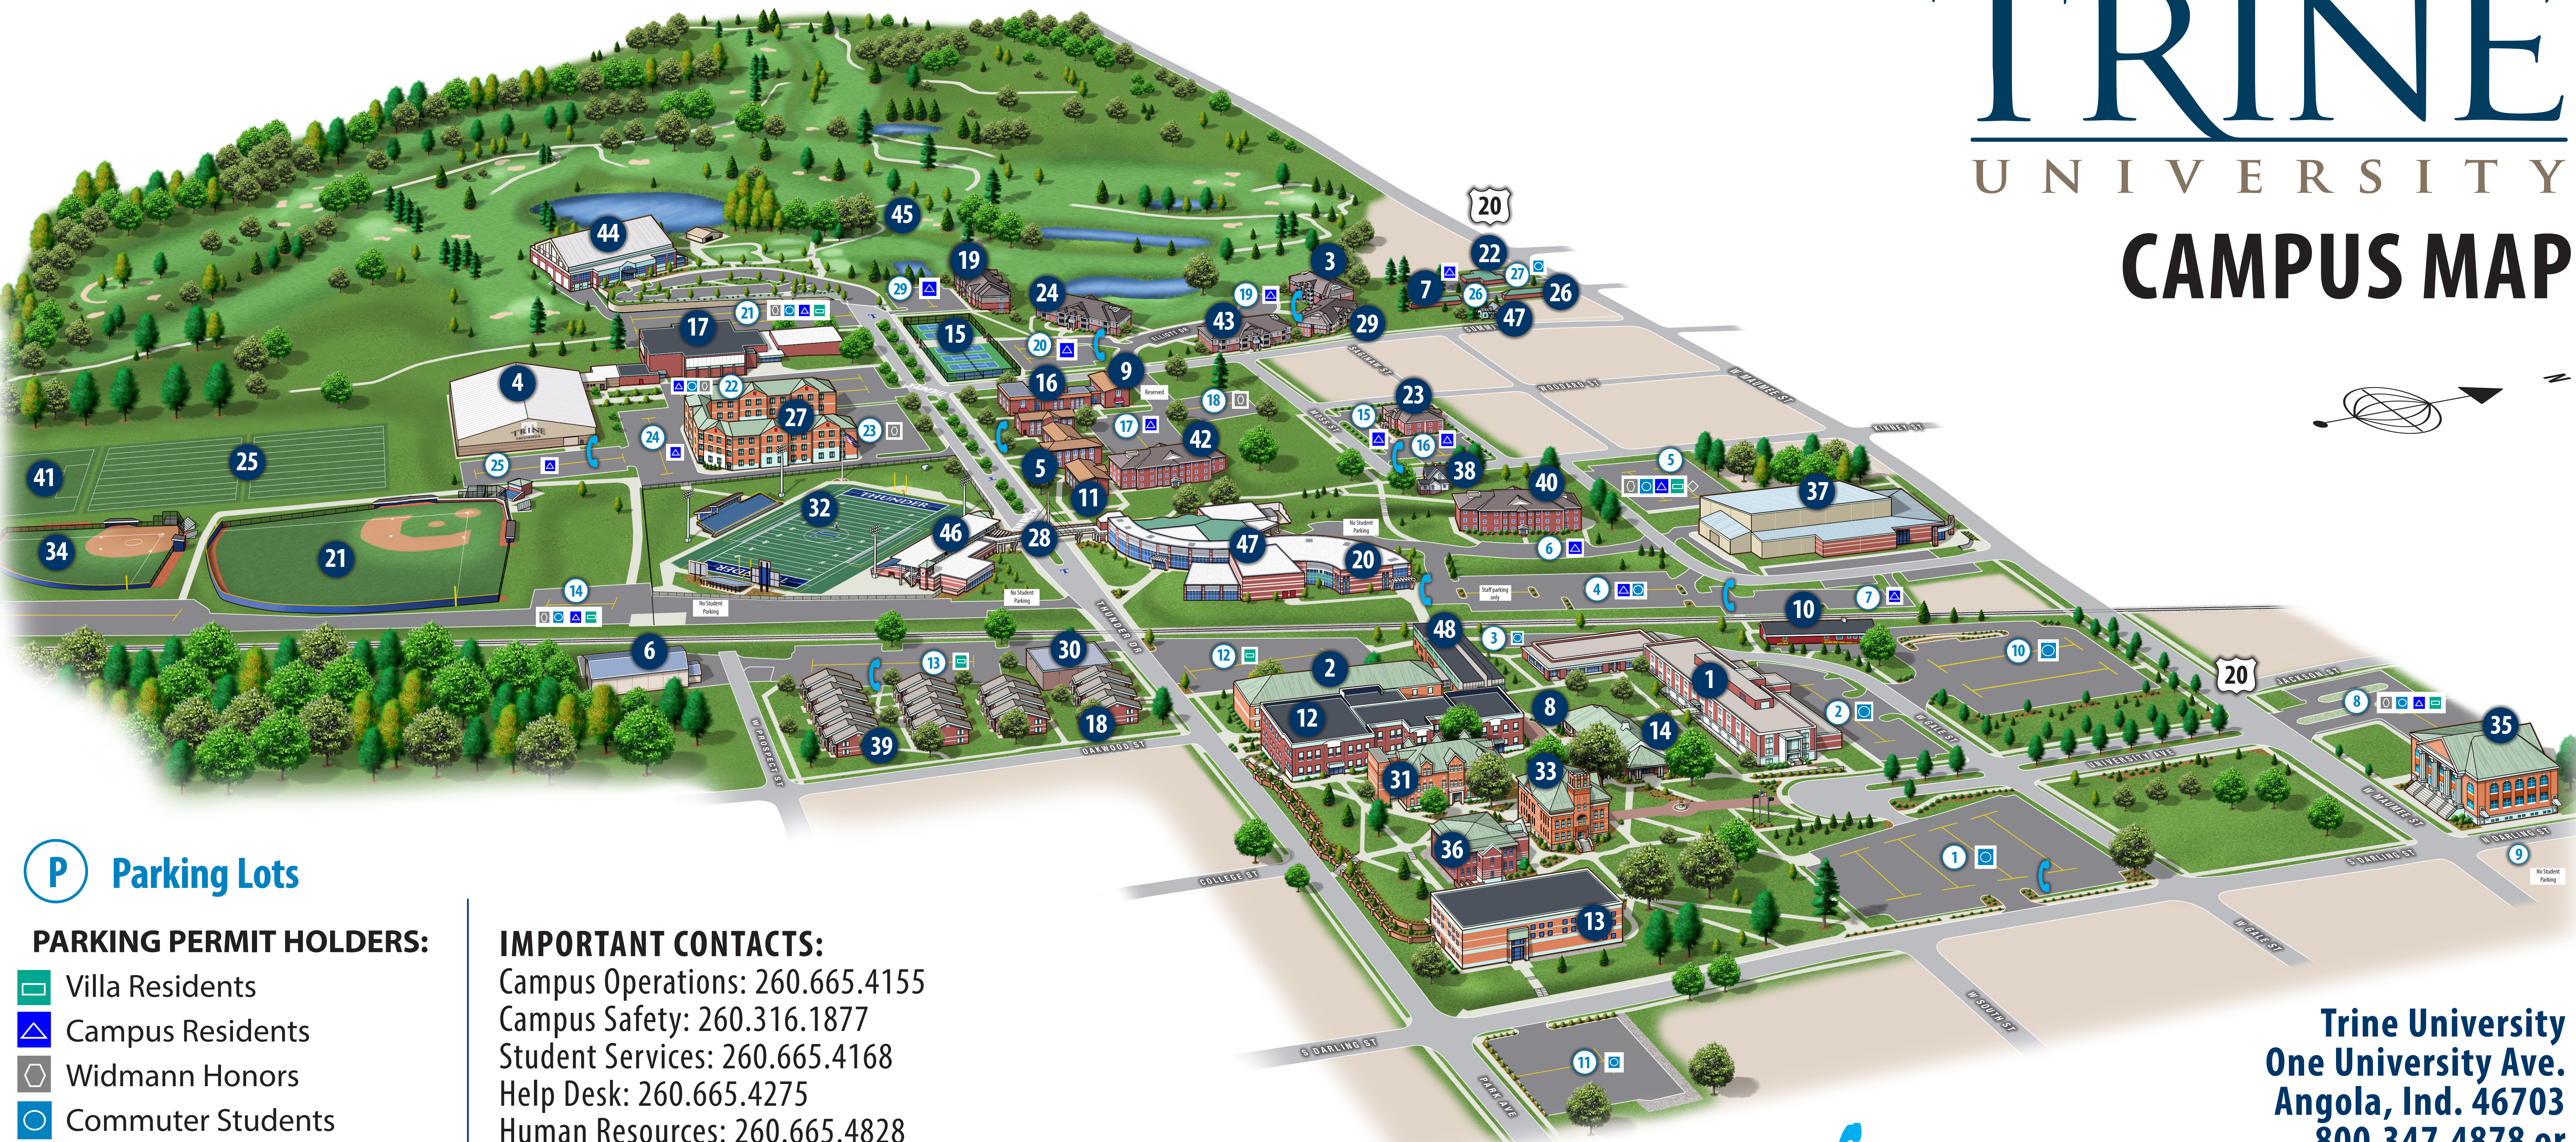

TRINE

UNIVERSITY

CAMPUS MAP

P Parking Lots

PARKING PERMIT HOLDERS:

-  Villa Residents
-  Campus Residents
-  Widmann Honors
-  Commuter Students

IMPORTANT CONTACTS:

Campus Operations: 260.665.4155
 Campus Safety: 260.316.1877
 Student Services: 260.665.4168
 Help Desk: 260.665.4275
 Human Resources: 260.665.4828

Please refer to signs posted at each lot for further reference, for questions about parking, or to request a free guest or temporary parking permit please call Campus Safety 24/7 @ 260-316-1877.

Emergency Phones