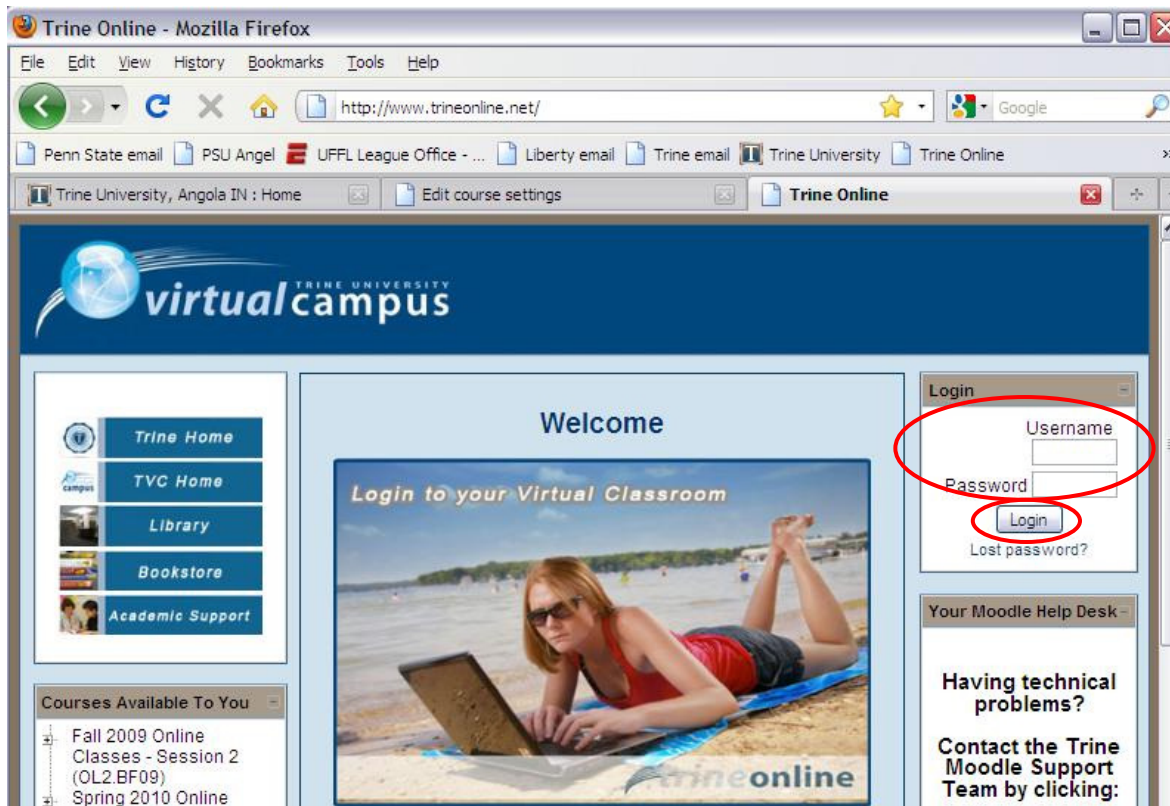

Student Login (first time)

1. Go to <http://www.trineonline.net>

2. Enter your username and password in the Login block and click “Login”

-Your username is your first initial then middle initial and then last name. For example: bhobama, gw bush

- Your password is your full birthday, no spaces. For example: 02051987 (February 5th 1987)

3. You will then be prompted to change your password. Enter your full birthdate for your old password and then enter your new password

TrineOnline ▶ Participants ▶ Kurt Thompson ▶ Change password

You must change your password to proceed.

Change password

Username kjthompson

Current Password* ← 02051987

New password* ← newpassword

New password (again)* ← newpassword

There are required fields in this form marked*.