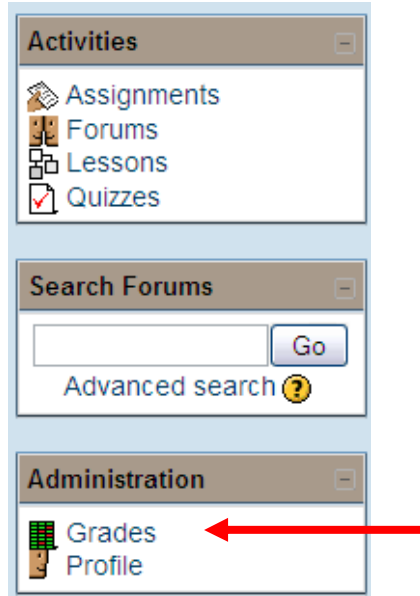

Finding your grades

1. You can view your grades on the left hand side of the course page. Click “Grades”

2. View your grades.

User report - Admin TVC

Grade item	Grade	Range	Percentage	Feedback
Test Course 1				
Assignment 1	-	0.00–100.00	-	
Quiz 1	10.00	0.00–10.00	100.00 %	
\bar{x} Course total	100.00	0.00–100.00	100.00 %	