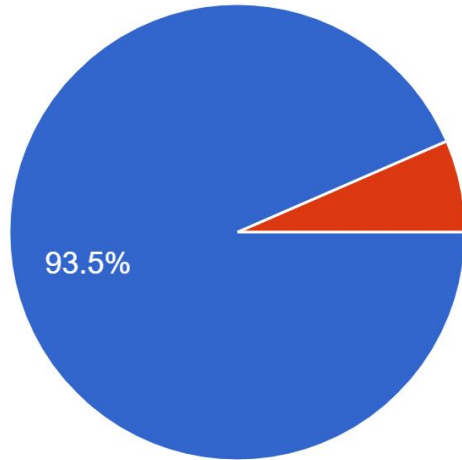

The Nature School of Indiana

Public Comment Response Form

A dark blue diagonal graphic that starts from the bottom left corner and extends towards the top right corner, covering the lower half of the page.

Overall Support of the Proposed School Opening

Are you in support of the proposed school opening?

46 responses

Roles in the Proposed Community based on Responses

K-12 parent residing in the county where the proposed school will be located	39.1% (18)
K-12 parent residing outside the county where the proposed school will be located	52.2% (24)
K-12 educator residing in the county where the proposed school will be located	8.7% (4)
K-12 educator residing outside the county where the proposed school will be located	6.5% (3)
K-12 student residing in the county where the proposed school will be located	6.5% (3)
K-12 student residing outside the county where the proposed school will be located	0.0% (0)
Community member residing in the county where the proposed school will be located	15.2% (7)
Community member residing outside the county where the proposed school will be located	6.5% (3)
Other	2.2% (1)